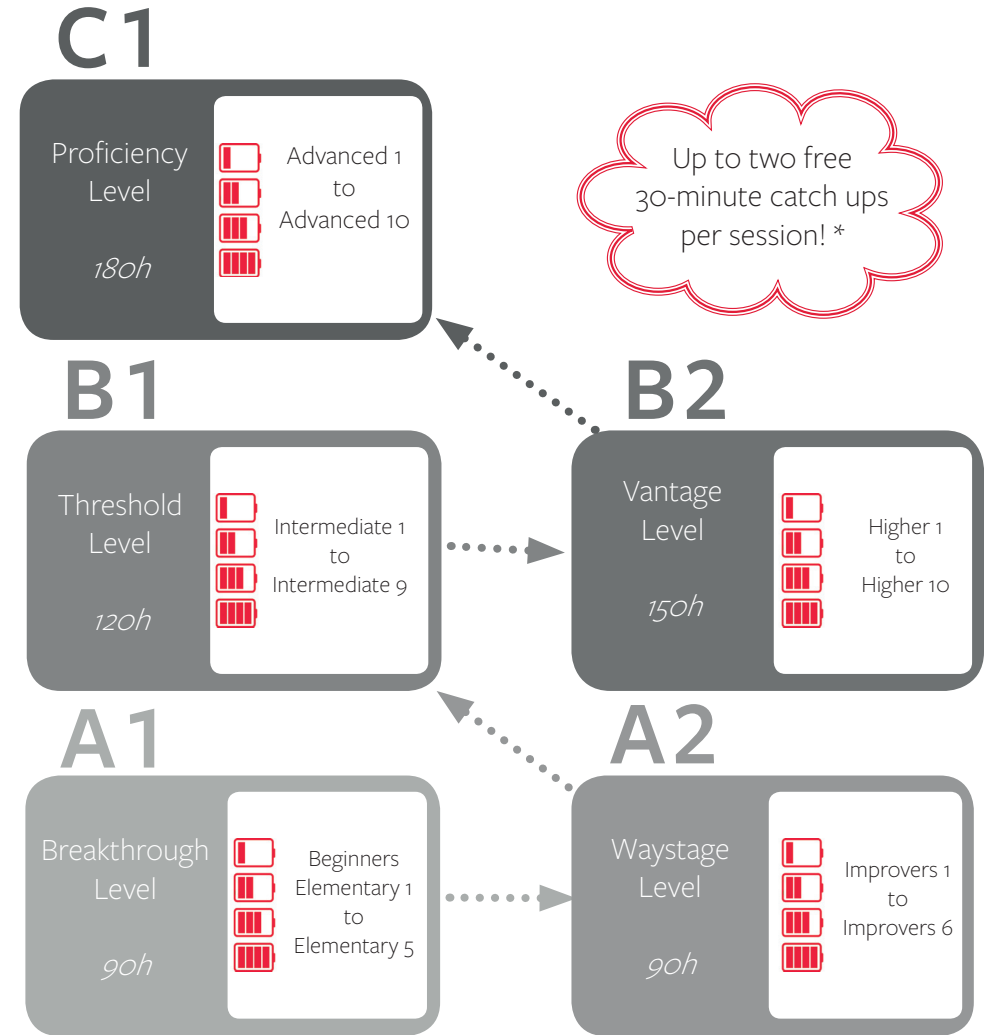

Winter courses:

6 January – 21 February (7 weeks)
24 February – 9 April (7 weeks)
 Enrolment deadlines: 20 December & 21 February

Spring & summer courses:

20 April – 29 May (6 weeks)
1 June – 17 July (7 weeks)
 Enrolment deadlines: 9 April & 29 May

1 to 1	2 to 1
£43/h	£52/h

Special offer: buy 15h, get 1h free

Pay as you go classes:
 £10.50 per class

Course Book:
 Edito A1/A2: £22
 Edito B1/B2: £25

*Family discount (10% off if two family members join), early bird, referral. Please check our terms & conditions on our website

Contact: info@afjersey.com or courses@afjersey.com

Course Map

A2 Conversation Class
 Pay as you go
 Wednesday 12.30-1.30pm

B2 Conversation Class
 Pay as you go
 Wednesday 12.30-1.30pm

*T&C apply